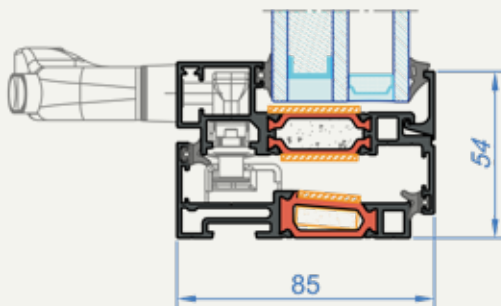

Carlsberg Byen in Copenhagen

Outward Opening Fire-Rated Window

ALUFLAM is proud to present a new window system with an exceptionally low profile that opens outwards.

The profile height of 54 mm ensures not only lightness and aesthetics but also full coherence with all other products of the A+ family. This system complies with the EI60 classification for both sides, internal and external.

Outward opening fire-rated window from the A+ family

- **Fire resistance** – EI60 / EW60 / E60 for the used glass:
VETROTECH CF60 / air / Planilux (27 / 12 / 6 mm)
- **Visual effect** – narrow window frame with 54 mm sightline ensures full visual and system compatibility with all other A+ family products
- **Universal installation** – the possibility of installation as a single window in the wall construction and as an element of the facade system
- **Various opening options** – a manual opening option with a handle or automatic opening using special actuators, top hung opening angle: 50 degrees
- **Numerous colours and finishes** – aluminium profiles available in diverse RAL colours and anodised

Manual handle version

Automatic actuators version (example with facade AW50)

Fire resistance	EI60 / EW60 / E60 (internal & external side)
Glass	VETROTECH CF60 / air / Planilux (27 / 12 / 6 mm)
Material	Aluminium RAL/anodized
Maximal size	1244 x 1104 mm
Minimal size	700 x 700 mm
Sightline	54 mm
Opening	Manual/Automatic (Outward)