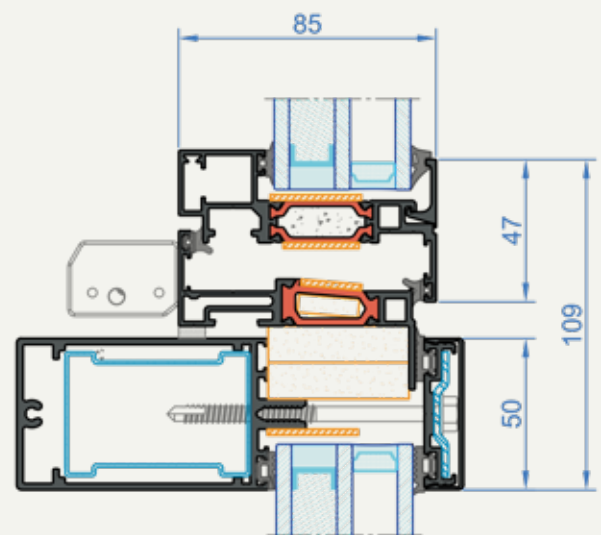

Carlsberg Byen in Copenhagen

Outward Opening Fire-Rated Window

ALUFLAM is proud to present a new window system with an exceptionally low profile that opens outwards.

The profile height of 54 mm ensures not only lightness and aesthetics but also full coherence with all other products of the A+ family. This system complies with the EI60 classification for both sides, internal and external.

Outward opening fire-rated window from the A+ family

- **Fire resistance** – EI60 / EW60 / E60 for the used glass:
VETROTECH CF60 / air / Planilux (27 / 12 / 6 mm)
- **Visual effect** – narrow window frame with 54 mm sightline ensures full visual and system compatibility with all other A+ family products
- **Universal installation** – the possibility of installation as a single window in the wall construction and as an element of the facade system
- **Various opening options** – a manual opening option with a handle or automatic opening using special actuators, top hung opening angle: 50 degrees
- **Numerous colours and finishes** – aluminium profiles available in diverse RAL colours and anodised

Manual handle version

Automatic actuators version (example with facade AW50)

Fire resistance	EI60 / EW60 / E60 (internal & external side)
Glass	VETROTECH CF60 / air / Planilux (27 / 12 / 6 mm)
Material	Aluminium RAL/anodized
Maximal size	1244 x 1104 mm
Minimal size	700 x 700 mm
Sightline	54 mm
Opening	Manual/Automatic (Outward)