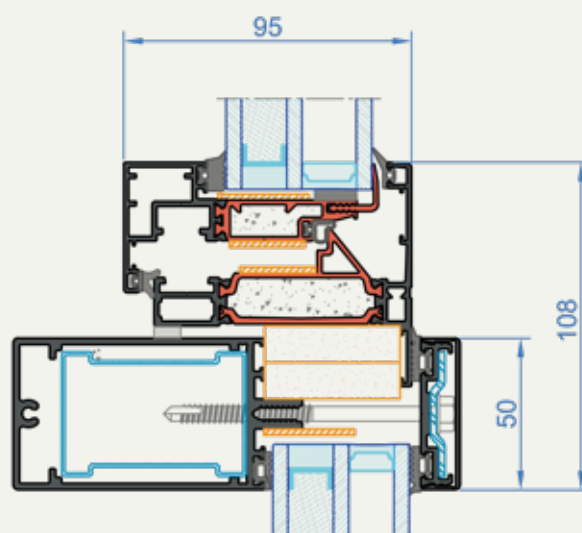

Youth Dwellings in Copenhagen

Inward Opening Fire-Rated Window

ALUFLAM is proud to present a new window system with an exceptionally low profile that opens inwards.

The profile height of 54 mm ensures not only lightness and aesthetics but also full coherence with all other products of the A+ family. This system complies with the EI60 classification for both sides, internal and external.

Inward opening fire-rated window from the A+ family

- **Fire resistance** – EI60 class
- **Visual effect** – narrow window frame with 54 mm sightline ensures full visual and system compatibility with all other A+ family products
- **Universal installation** – the possibility of installation as a single window in the wall construction and as an element of the facade system
- **Numerous frame depths** – wide palette of frame profiles with different depths and types of sightline: straight and bevel
- **Numerous colours and finishes** – aluminium profiles available in diverse RAL colours and anodised

Window

Facade window (example with facade AW50)

Fire resistance	EI60 / EW60 / E60 (internal & external side)
Functionality	Turn & Tilt
Material	Aluminium RAL/anodized
Maximal size	1244 x 1104 mm
Minimal size	700 x 700 mm
Sightline	54 mm
Available frame depths	85 / 95 / 149 / 159 / 174 mm