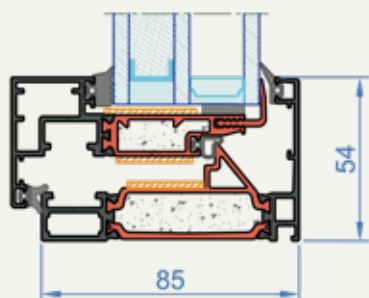

Youth Dwellings in Copenhagen

Inward Opening Fire-Rated Window

ALUFLAM is proud to present a new window system with an exceptionally low profile that opens inwards.

The profile height of 54 mm ensures not only lightness and aesthetics but also full coherence with all other products of the A+ family. This system complies with the EI60 classification for both sides, internal and external.

Inward opening fire-rated window from the A+ family

- **Fire resistance** – EI60 class
- **Visual effect** – narrow window frame with 54 mm sightline ensures full visual and system compatibility with all other A+ family products
- **Universal installation** – the possibility of installation as a single window in the wall construction and as an element of the facade system
- **Numerous frame depths** – wide palette of frame profiles with different depths and types of sightline: straight and bevel
- **Numerous colours and finishes** – aluminium profiles available in diverse RAL colours and anodised

Window

Facade window (example with facade AW50)

Fire resistance	EI60 / EW60 / E60 (internal & external side)
Functionality	Turn & Tilt
Material	Aluminium RAL/anodized
Maximal size	1244 x 1104 mm
Minimal size	700 x 700 mm
Sightline	54 mm
Available frame depths	85 / 95 / 149 / 159 / 174 mm