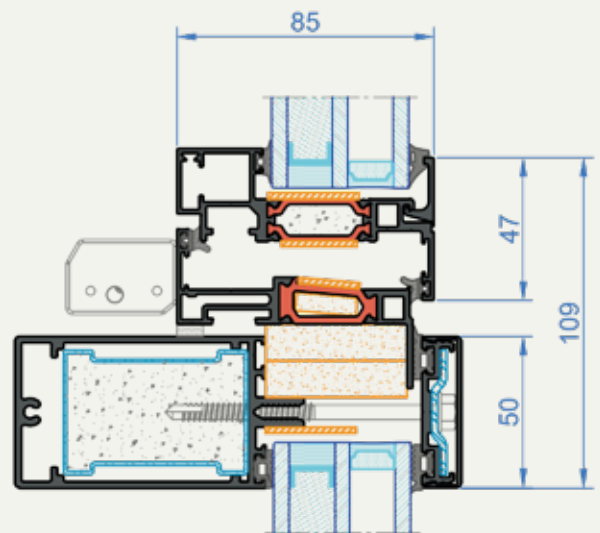

## Outward Opening Fire-Rated Window

ALUFLAM is proud to present a new window system with an exceptionally low profile that opens outwards.

The profile height of 54 mm ensures not only lightness and aesthetics but also full coherence with all other products of the A+ family. This system complies with the EI60 classification for both sides, internal and external.

# Outward opening fire-rated window from the A+ family

- **Fire resistance** – EI60 / EW60 / E60 for the used glass:  
VETROTECH CF60 / air / Planilux ( 27 / 12 / 6 mm )
- **Visual effect** – narrow window frame with 54 mm sightline ensures full visual and system compatibility with all other A+ family products
- **Universal installation** – the possibility of installation as a single window in the wall construction and as an element of the facade system
- **Various opening options** – a manual opening option with a handle or automatic opening using special actuators, top hung opening angle: 50 degrees
- **Numerous colours and finishes** – aluminium profiles can be powder coated (RAL, NCS) or anodised

Manual handle version

Automatic actuators version (example with facade AW50)

Fire resistance	EW60, EI60 (internal & external side)
Tested glass	Contraflam 60 / air / Planilux ( 27 / 12 / 6 mm )
Maximal size	1244 x 1104 mm
Minimal size	700 x 700 mm
Frame depth / Sightline	77 mm / 54 mm
Maximal glazing thickness	45 mm
Functionality	window, awning window