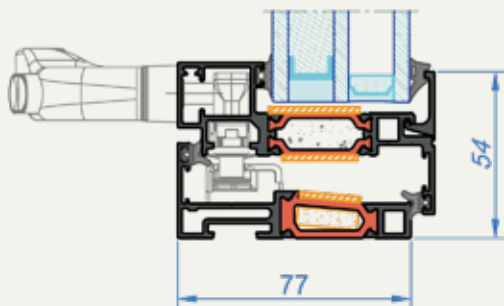

## Outward Opening Fire-Rated Window

ALUFLAM is proud to present a new window system with an exceptionally low profile that opens outwards.

The profile height of 54 mm ensures not only lightness and aesthetics but also full coherence with all other products of the A+ family. This system complies with the EI60 classification for both sides, internal and external.

# Outward opening fire-rated window from the A+ family

- **Fire resistance** – EI60 / EW60 / E60 for the used glass:  
VETROTECH CF60 / air / Planilux ( 27 / 12 / 6 mm )
- **Visual effect** – narrow window frame with 54 mm sightline ensures full visual and system compatibility with all other A+ family products
- **Universal installation** – the possibility of installation as a single window in the wall construction and as an element of the facade system
- **Various opening options** – a manual opening option with a handle or automatic opening using special actuators, top hung opening angle: 50 degrees
- **Numerous colours and finishes** – aluminium profiles can be powder coated (RAL, NCS) or anodised

Manual handle version

Automatic actuators version (example with facade AW50)

Fire resistance	EW60, EI60 (internal & external side)
Tested glass	Contraflam 60 / air / Planilux ( 27 / 12 / 6 mm )
Maximal size	1244 x 1104 mm
Minimal size	700 x 700 mm
Frame depth / Sightline	77 mm / 54 mm
Maximal glazing thickness	45 mm
Functionality	window, awning window