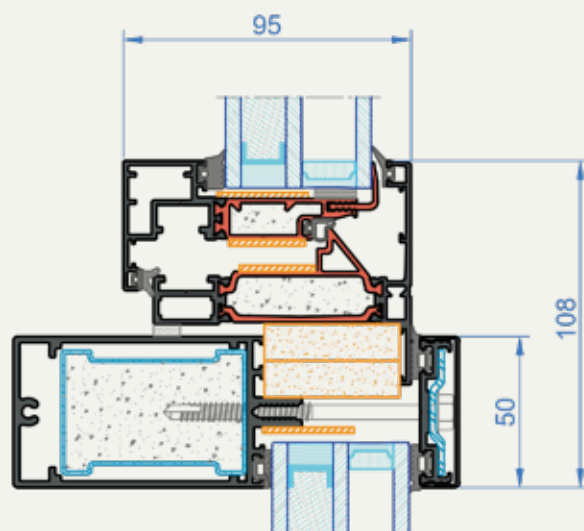

Inward Opening Fire-Rated Window

ALUFLAM is proud to present a new window system with an exceptionally low profile that opens inwards.

The profile height of 54 mm ensures not only lightness and aesthetics but also full coherence with all other products of the A+ family. This system complies with the EI60 classification for both sides, internal and external.

Inward opening fire-rated window from the A+ family

- **Visual effect** – narrow window frame with 54 mm sightline ensures full visual and system compatibility with all other A+ family products
- **Universal installation** – the possibility of installation as a single window in the wall construction and as an element of the facade system
- **Numerous frame depths** – wide palette of frame profiles with different depths and types of sightline: flat and bevel
- **Opening** - inward, tilt & turn
- **Operating** - manual, automatic
- **Sound reduction** - up to 42 dB
- **Surface finishing** - powder coating (RAL, NCS), anodizing

Window

Facade window (example with facade AW50)

Fire resistance	EW60, EI60 (internal & external side)
Tested glass	5mm ESG / 25mm Fireblock 60
Maximal size	1244 x 1104 mm
Minimal size	700 x 700 mm
Frame depth / Sightline	85, 95, 149, 159, 174 mm / 54mm
Maximal glazing thickness	48 mm
Functionality	windows