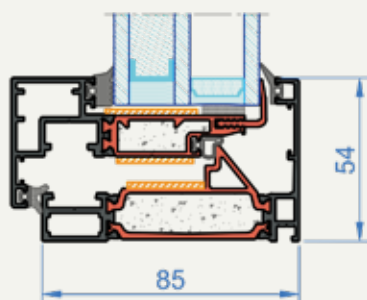

Inward Opening Fire-Rated Window

ALUFLAM is proud to present a new window system with an exceptionally low profile that opens inwards.

The profile height of 54 mm ensures not only lightness and aesthetics but also full coherence with all other products of the A+ family. This system complies with the EI60 classification for both sides, internal and external.

Inward opening fire-rated window from the A+ family

- **Visual effect** – narrow window frame with 54 mm sightline ensures full visual and system compatibility with all other A+ family products
- **Universal installation** – the possibility of installation as a single window in the wall construction and as an element of the facade system
- **Numerous frame depths** – wide palette of frame profiles with different depths and types of sightline: flat and bevel
- **Opening** - inward, tilt & turn
- **Operating** - manual, automatic
- **Sound reduction** - up to 42 dB
- **Surface finishing** - powder coating (RAL, NCS), anodizing

Window

Facade window (example with facade AW50)

Fire resistance	EW60, EI60 (internal & external side)
Tested glass	5mm ESG / 25mm Fireblock 60
Maximal size	1244 x 1104 mm
Minimal size	700 x 700 mm
Frame depth / Sightline	85, 95, 149, 159, 174 mm / 54mm
Maximal glazing thickness	48 mm
Functionality	windows