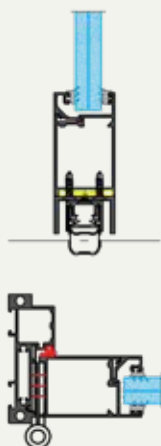

Partition System

NORDIC

- **Seamless "Butt-Joint" Glazing** eliminates bulky vertical profiles between glass panels. NORDIC creates: **Uninterrupted View**, with a continuous, crystal-clear glass wall effect; **Maximum Transparency** that enhances the flow of natural light throughout the building; **Modern Aesthetics** by a sleek, high-end look perfect for premium interiors.
- **Integrated Door Solutions.** The NORDIC system offers ultimate flexibility with three distinct door leaf options tailored to your functional and aesthetic needs. **Aluminum Framed Glass Doors** give perfect balance of durability and modern design, matching the main partition profiles. **Frameless Glass Doors** for a truly minimalist look that maximizes transparency and elegance. **Solid Wooden Doors** adds warmth, texture, and maximum privacy to your workspace or home.

WOOD

ALUMINUM

GLASS

FIX

Frame depth / Sightline

40-85mm / 68 mm

Smoke resistance EN 13501-2

Sa, S200

Tested glass

4 ESG

Maximal size

1044 x 2538 x 4 mm, per glass field

Sound resistance of 10 ESG butt joint

35dB \pm 1,1dB

Sound resistance of 88.2 ESG butt joint

42,7dB \pm 1,1dB